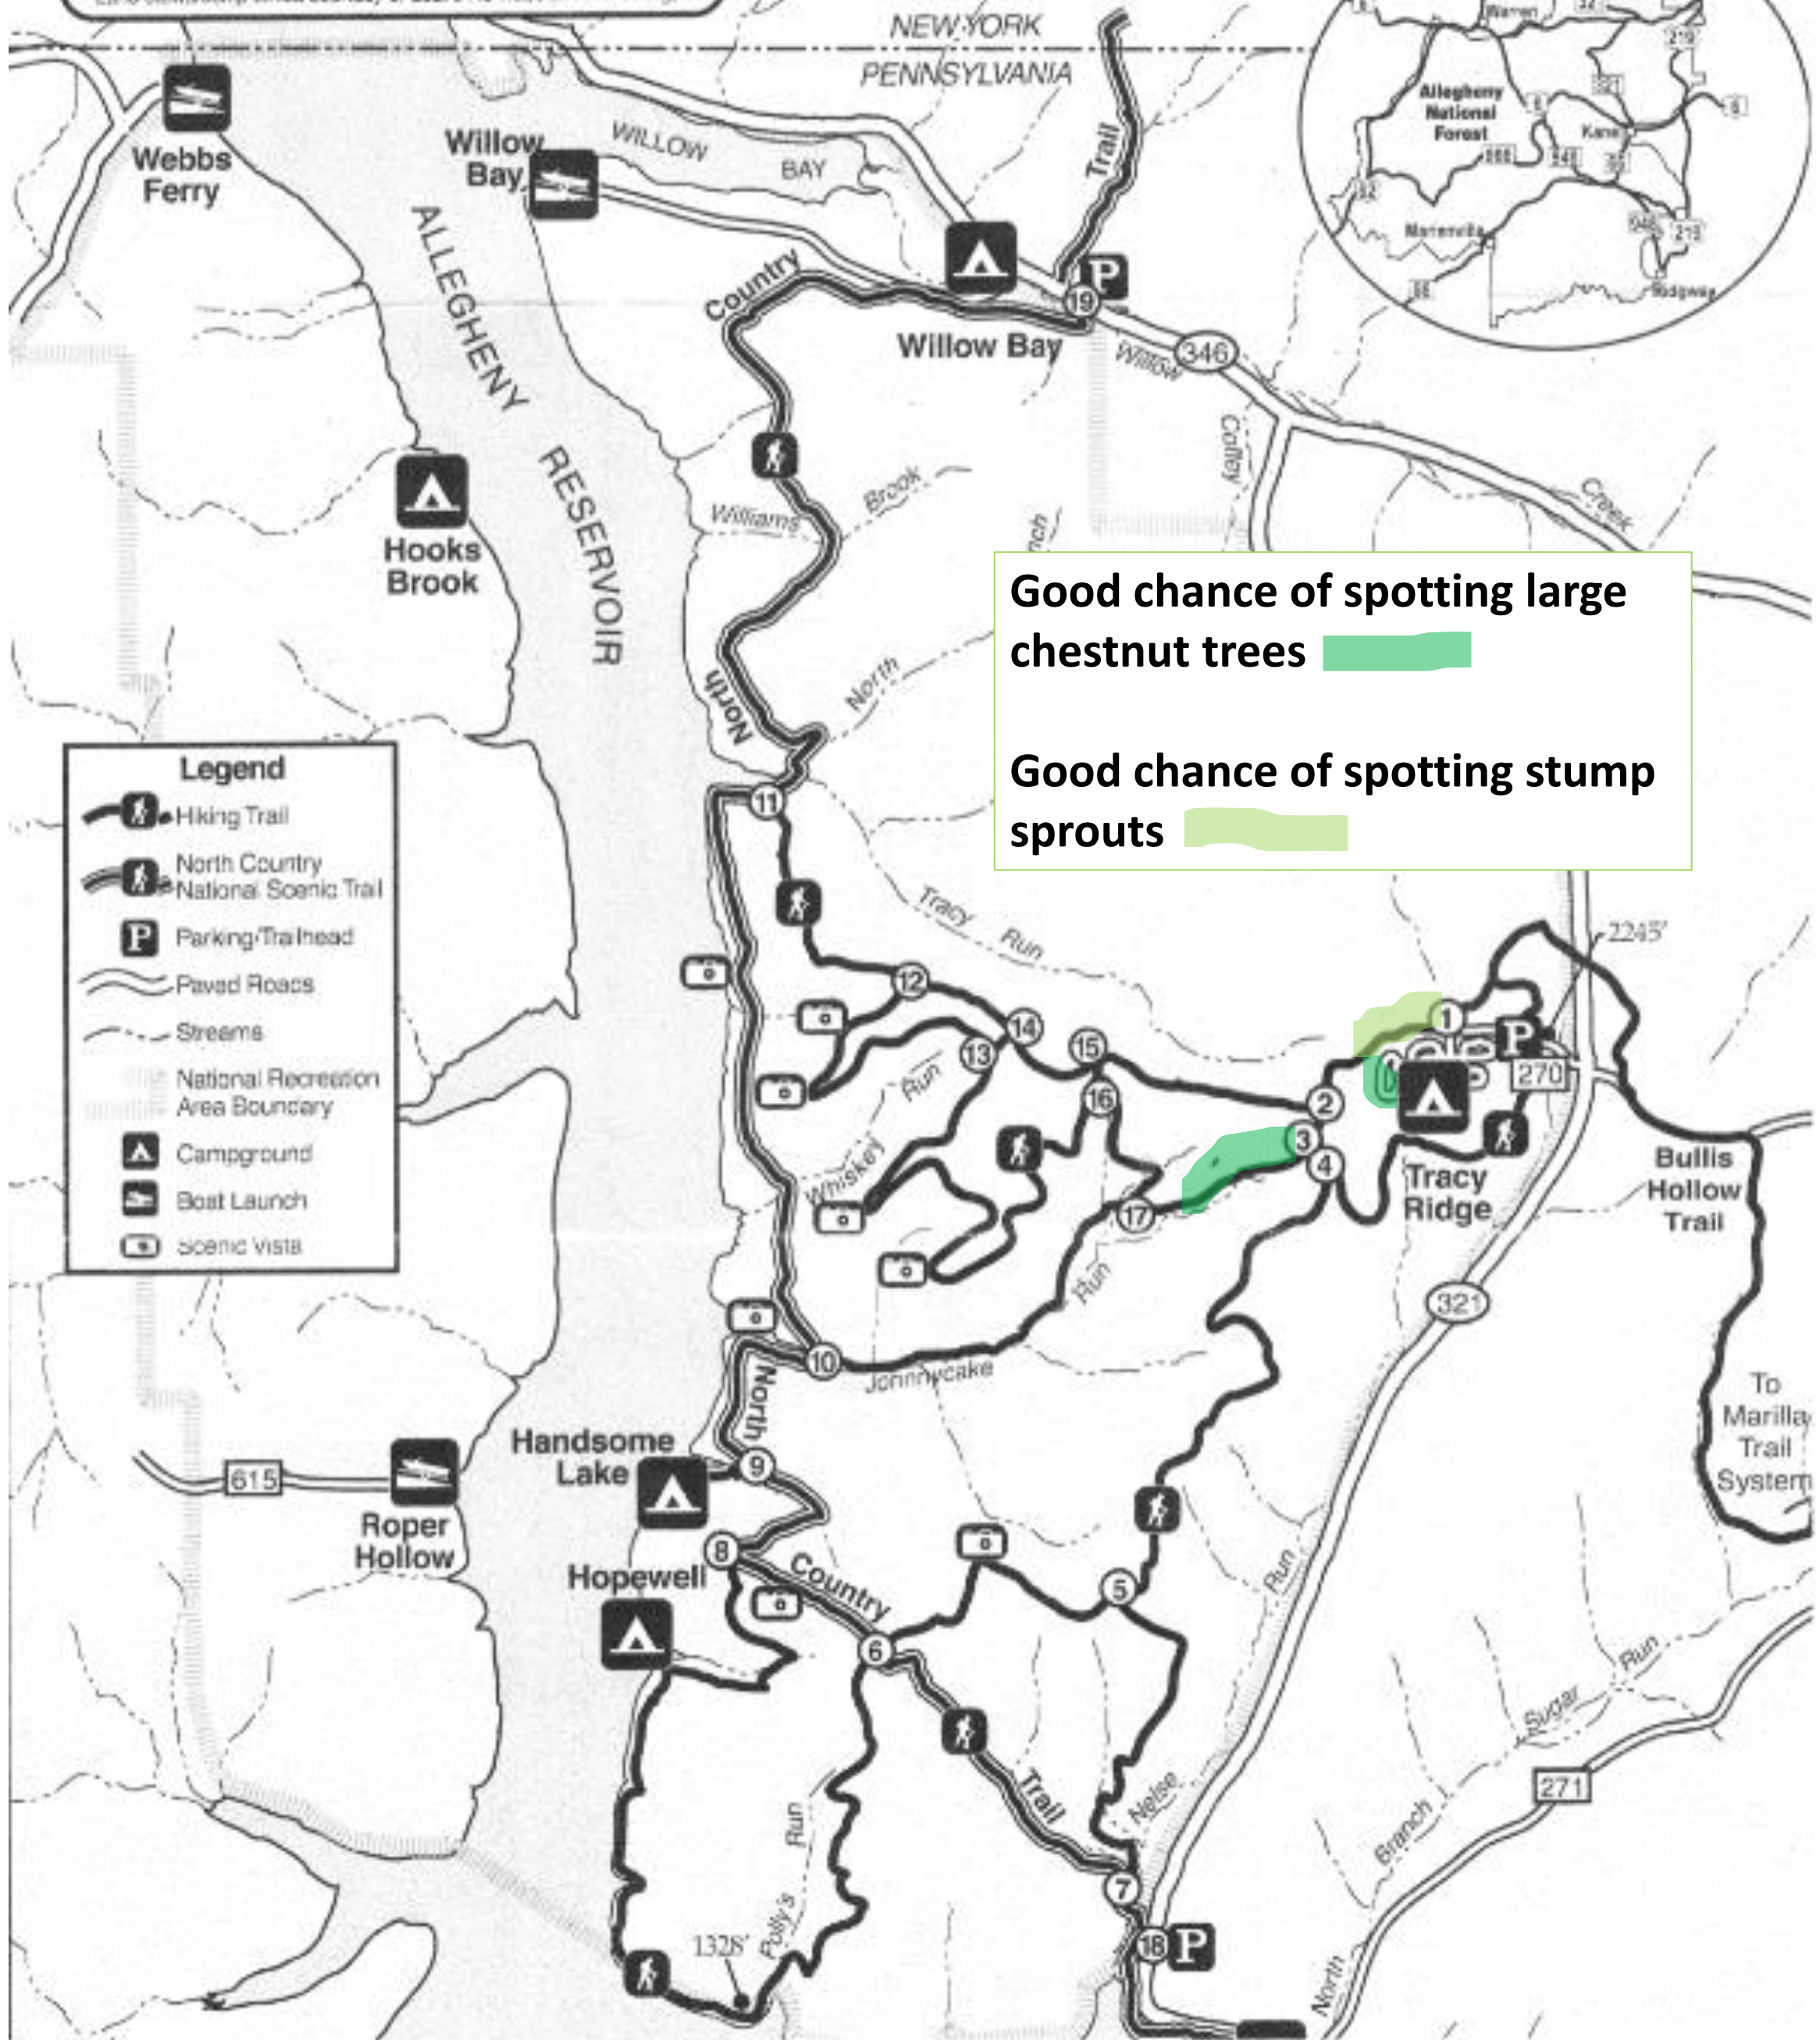

### Leave No Trace!

Leave No Trace is a National non-profit organization that unites public and private partners to teach minimum impact skills and ethics to all outdoor enthusiasts.

#### 7 Leave No Trace Outdoor Ethics Principles

1. Plan ahead and prepare.
2. Travel and camp on durable surfaces.
3. Dispose of waste properly.
4. Leave what you find.
5. Minimize campfire impacts.
6. Respect wildlife.
7. Be considerate of other visitors.

Land stewardship ethics courtesy of Leave No Trace ([www.LNT.org](http://www.LNT.org))

Good chance of spotting large chestnut trees

Good chance of spotting stump sprouts

#### Legend

- Hiking Trail
- North Country National Scenic Trail
- Parking/Traihead
- Paved Roads
- Streams
- National Recreation Area Boundary
- Campground
- Boat Launch
- Scenic Vista