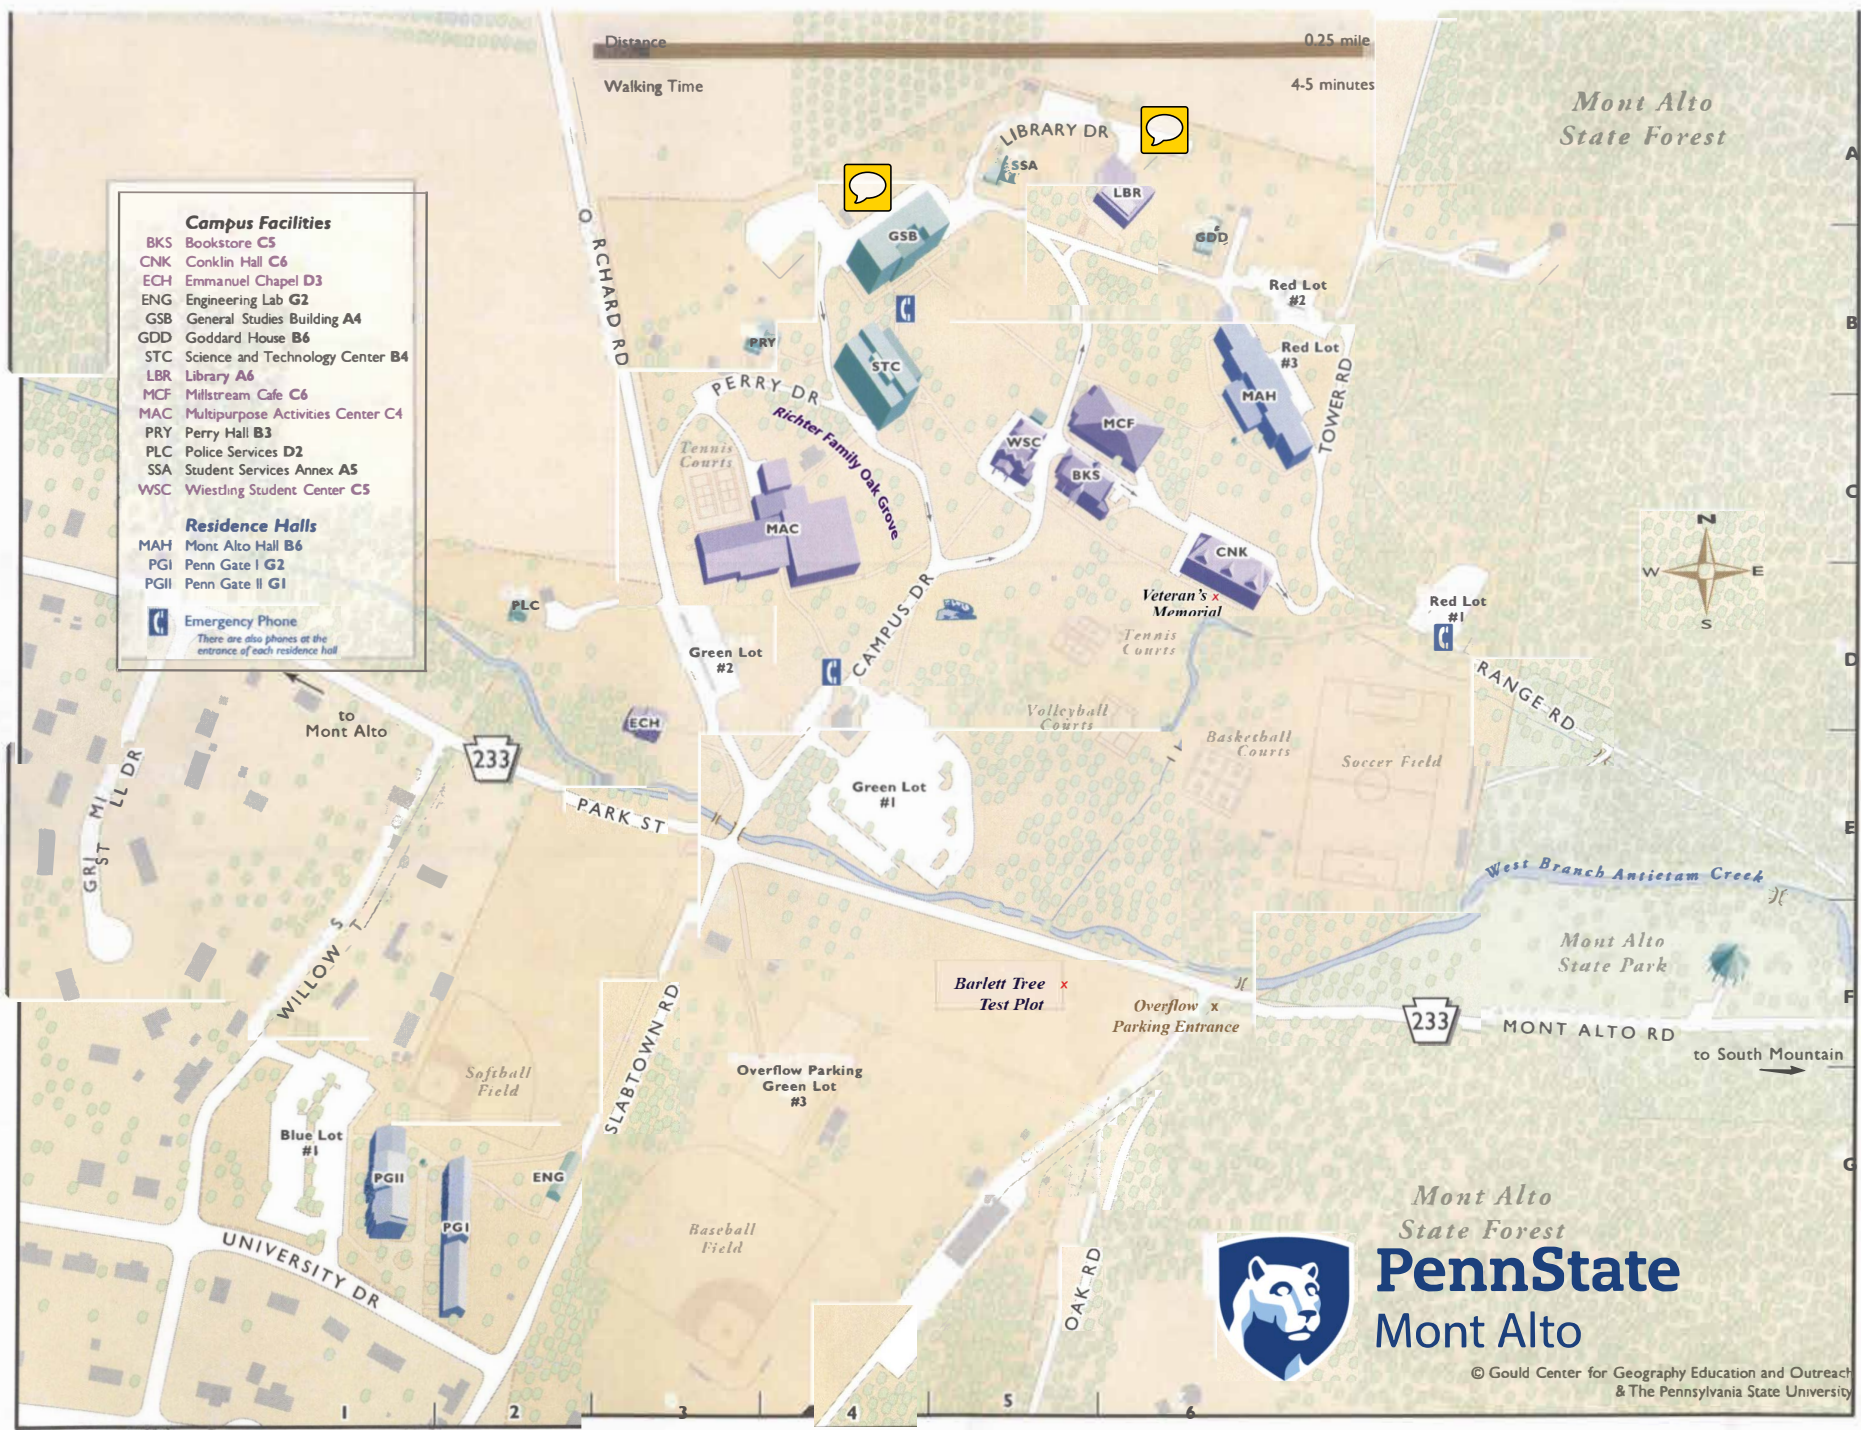

Distance 0.25 mile
 Walking Time 4.5 minutes

- Campus Facilities**
- BKS Bookstore C5
 - CNK Conklin Hall C6
 - ECH Emmanuel Chapel D3
 - ENG Engineering Lab G2
 - GSB General Studies Building A4
 - GDD Goddard House B6
 - STC Science and Technology Center B4
 - LBR Library A6
 - MCF Millstream Cafe C6
 - MAC Multipurpose Activities Center C4
 - PRY Perry Hall B3
 - PLC Police Services D2
 - SSA Student Services Annex A5
 - WSC Wiestling Student Center C5
- Residence Halls**
- MAH Mont Alto Hall B6
 - PGI Penn Gate I G2
 - PGII Penn Gate II G1
-  Emergency Phone
There are also phones at the entrances of each residence hall

Mont Alto
 State Forest
PennState
 Mont Alto

© Gould Center for Geography Education and Outreach & The Pennsylvania State University